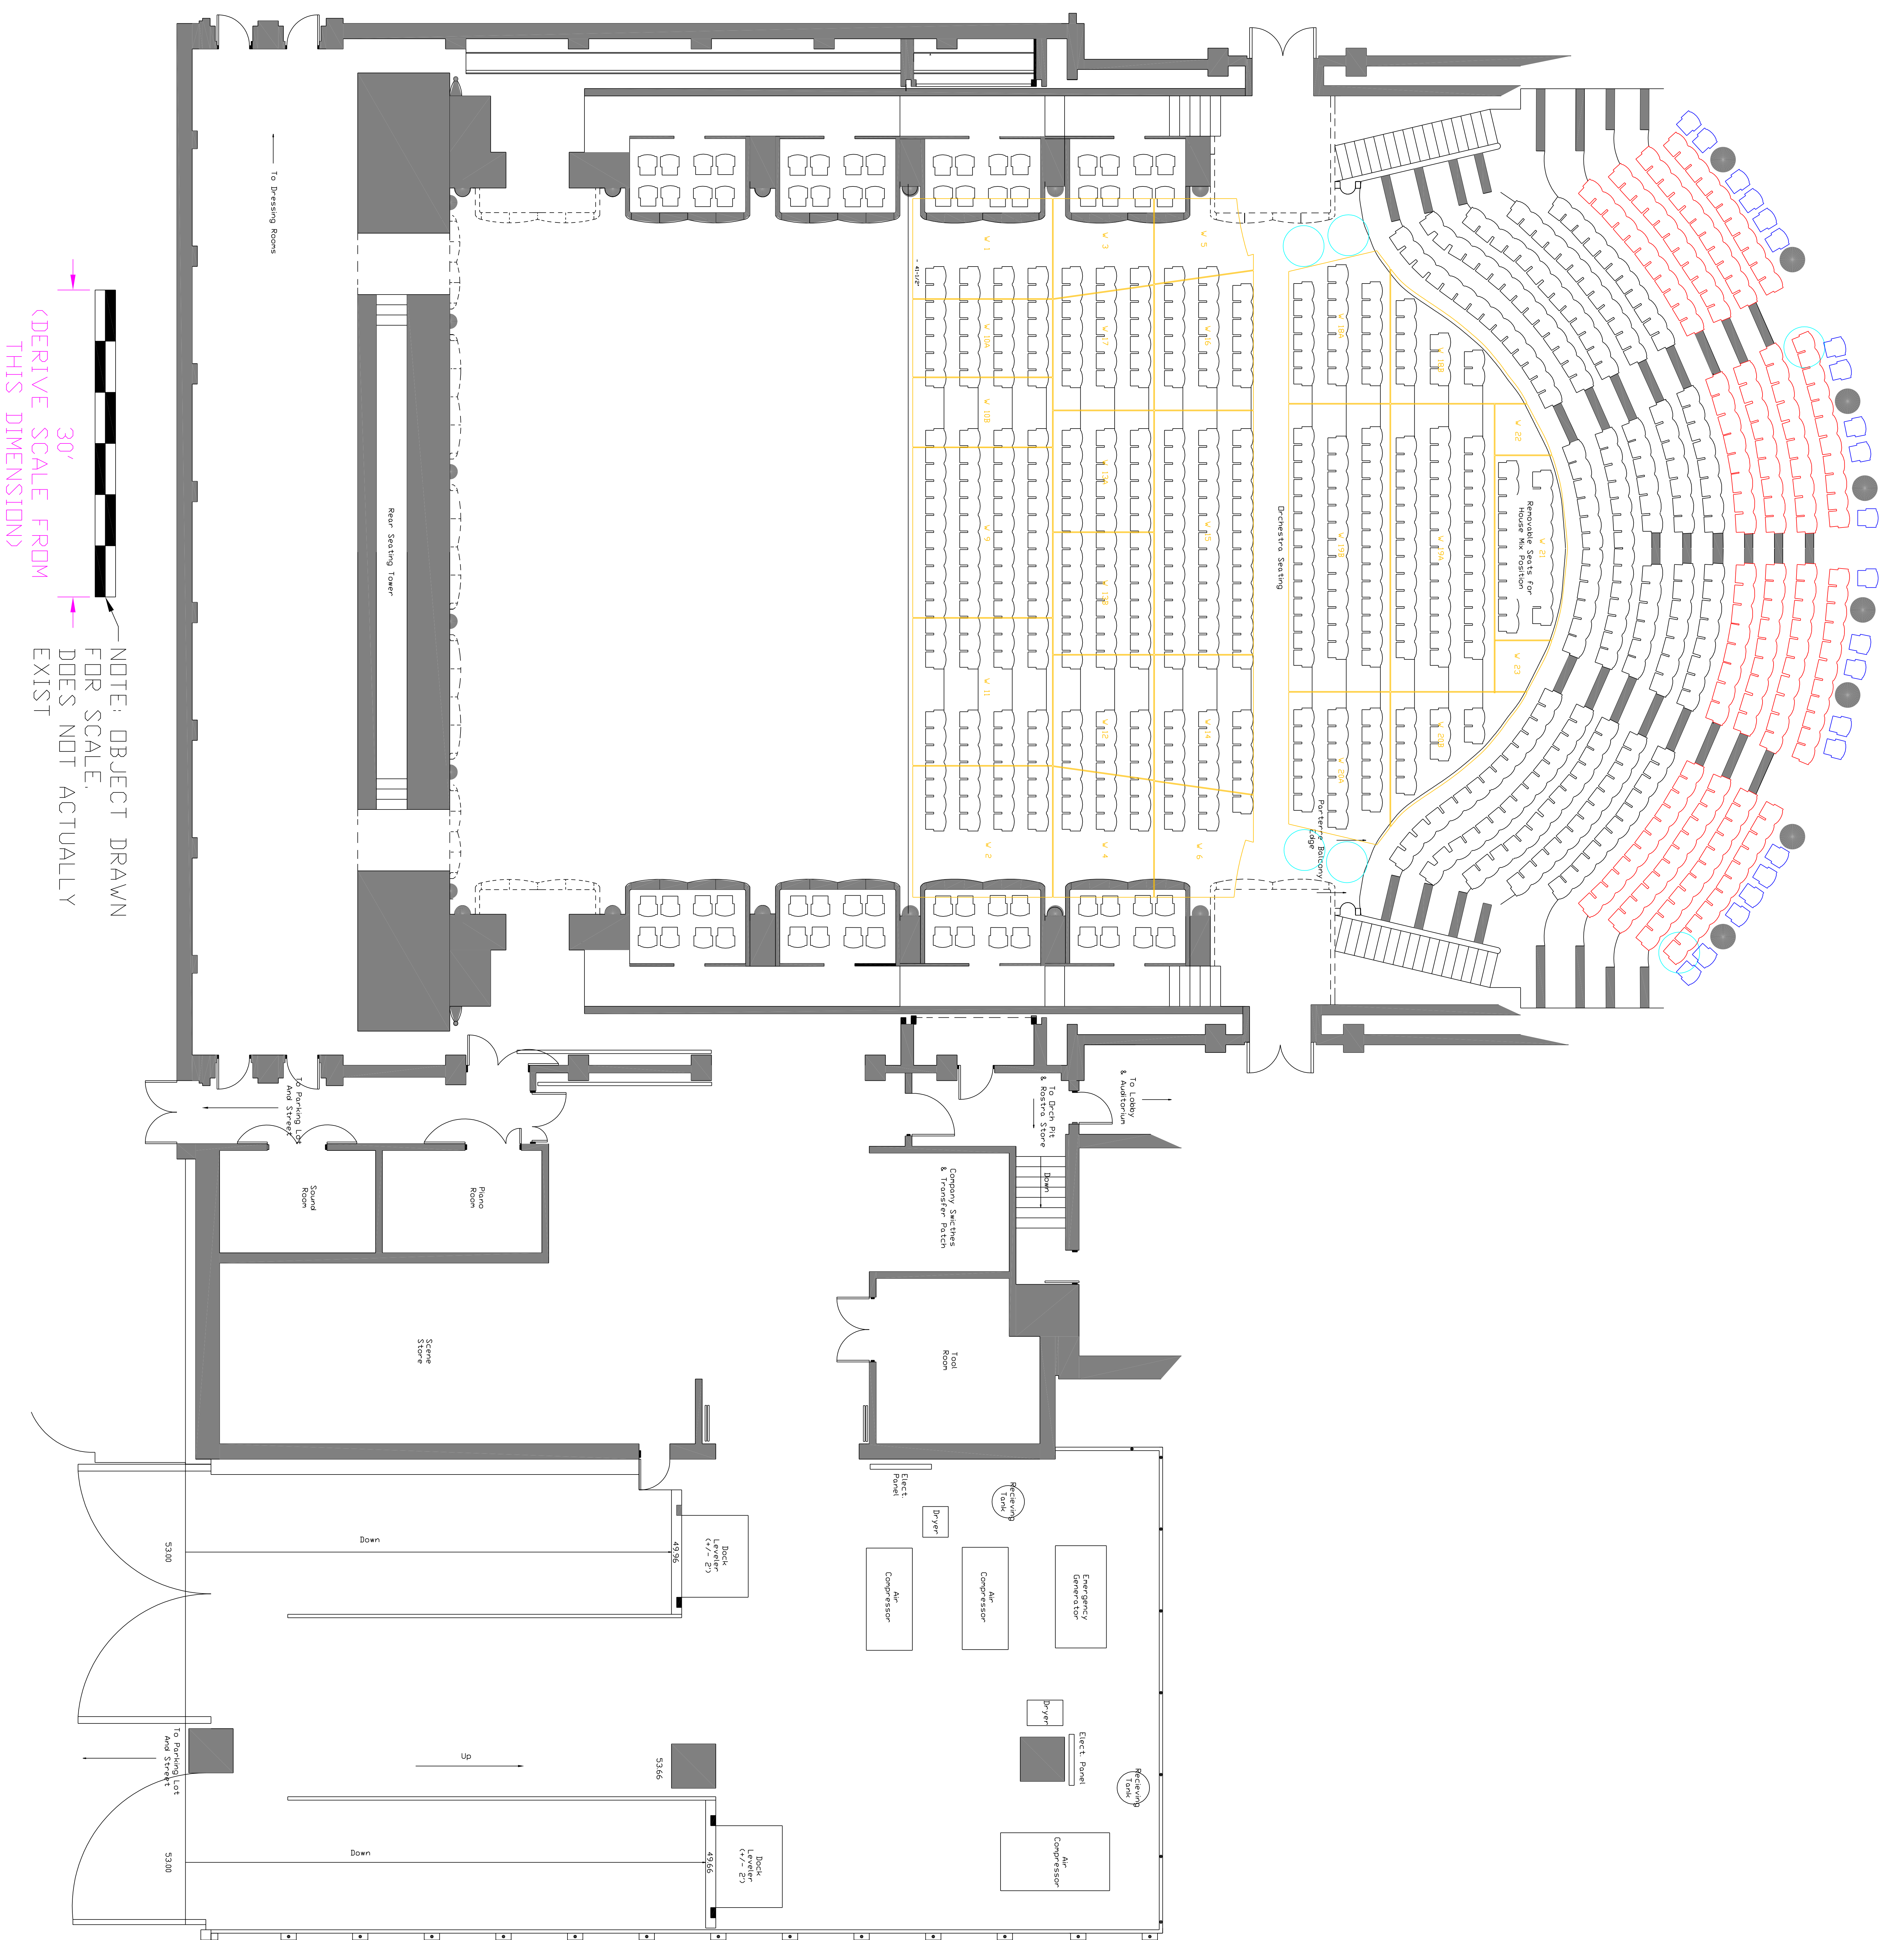

MODIFIED CONCERT CONFIGURATION

NOTE: OBJECT DRAWN FOR SCALE. DOES NOT ACTUALLY EXIST

30'
(DERIVE SCALE FROM THIS DIMENSION)

FLOOR PLAN
5/3/96